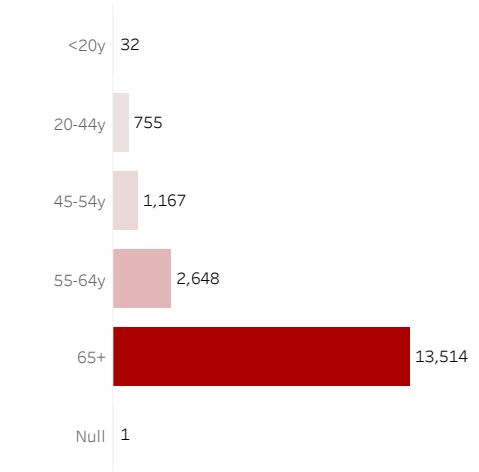

COVID-19 Deaths (total)

18,117

New COVID-19 Deaths Reported Today

0

Hover over the icon to get more information on the data in this dashboard.

COVID-19 Deaths by County

Data will not be shown for counties with fewer than three deaths.

© Mapbox © OSM

COVID-19 Deaths by Date of Death

Recent deaths may not be reported yet. Cases missing the date of death are excluded from the graph above, but are included in all other numbers.

COVID-19 Deaths by Gender

COVID-19 Deaths by Age Group

COVID-19 Deaths by Race/Ethnicity

Date Updated: 7/19/2021