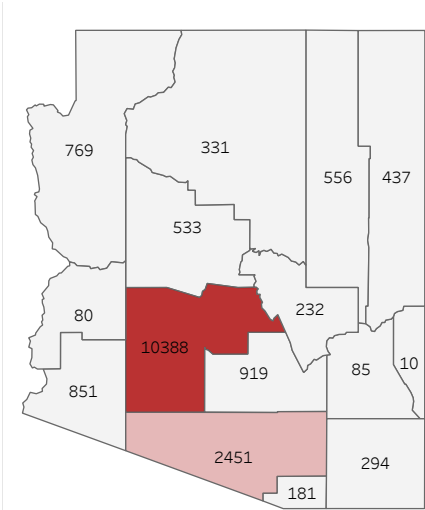

COVID-19 Deaths (total)

18,117

New COVID-19 Deaths Reported Today

0

Hover over the icon to get more information on the data in this dashboard.

COVID-19 Deaths by County

Data will not be shown for counties with fewer than three deaths.

© Mapbox © OSM

COVID-19 Deaths by Date of Death

Recent deaths may not be reported yet. Cases missing the date of death are excluded from the graph above, but are included in all other numbers.

COVID-19 Deaths by Gender

COVID-19 Deaths by Age Group

COVID-19 Deaths by Race/Ethnicity

Date Updated: 7/19/2021