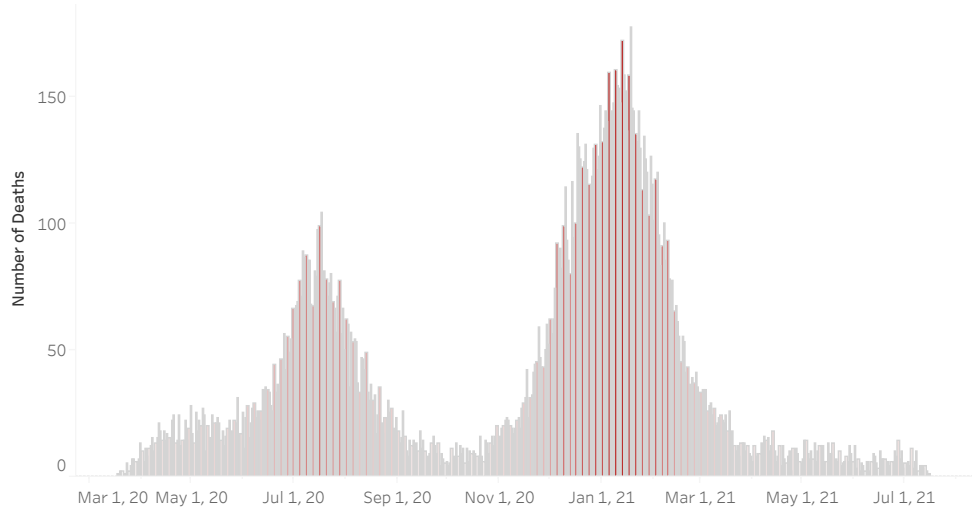

COVID-19 Deaths (total)

18,117

New COVID-19 Deaths Reported Today

0

Hover over the icon to get more information on the data in this dashboard.

COVID-19 Deaths by County

Data will not be shown for counties with fewer than three deaths.

© Mapbox © OSM

COVID-19 Deaths by Date of Death

Recent deaths may not be reported yet. Cases missing the date of death are excluded from the graph above, but are included in all other numbers.

COVID-19 Deaths by Gender